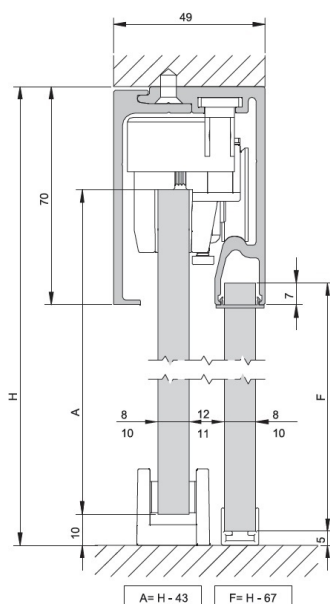

PRODUCT SHEET

Description:

Sliding Door SISO-70CFP, 2000mm, AL, Ceiling Mount, W/Soft Close, Alu Anodized, 8-10mm Glass Thickness, Max 70KG,, F/Ceiling Mount with Fixed Side Panel, Double Soft Brake

Item number:

28.29.510-0

Units	Box	Carton	HS Code	Barcode
Set		1	8302415000	 5704866466745

SISO A/S

Mileparken 11
DK-2740 Skovlunde
Denmark
VAT: DK 24786013

Phone +45 45 830 900

www.siso.dk
siso@siso.dk

Danske Bank
Nytorv Branch
Copenhagen
SWIFT: DABADKKK

Account no.
4180 3112 112936
IBAN Account
DK7230003112112936